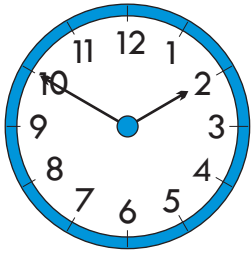

# Circle of Fifths & Key Signatures

by Michiko Yurko

Relative major and minor keys share the same key signature

Major keys are shown in red and minor keys in blue

The colored bubbles show the sharps or flats for each key signature  
Read the sharps and flats outward from the center of the chart

Regular Clock

Circle of Fifths Clock

scale tones in rainbow colors