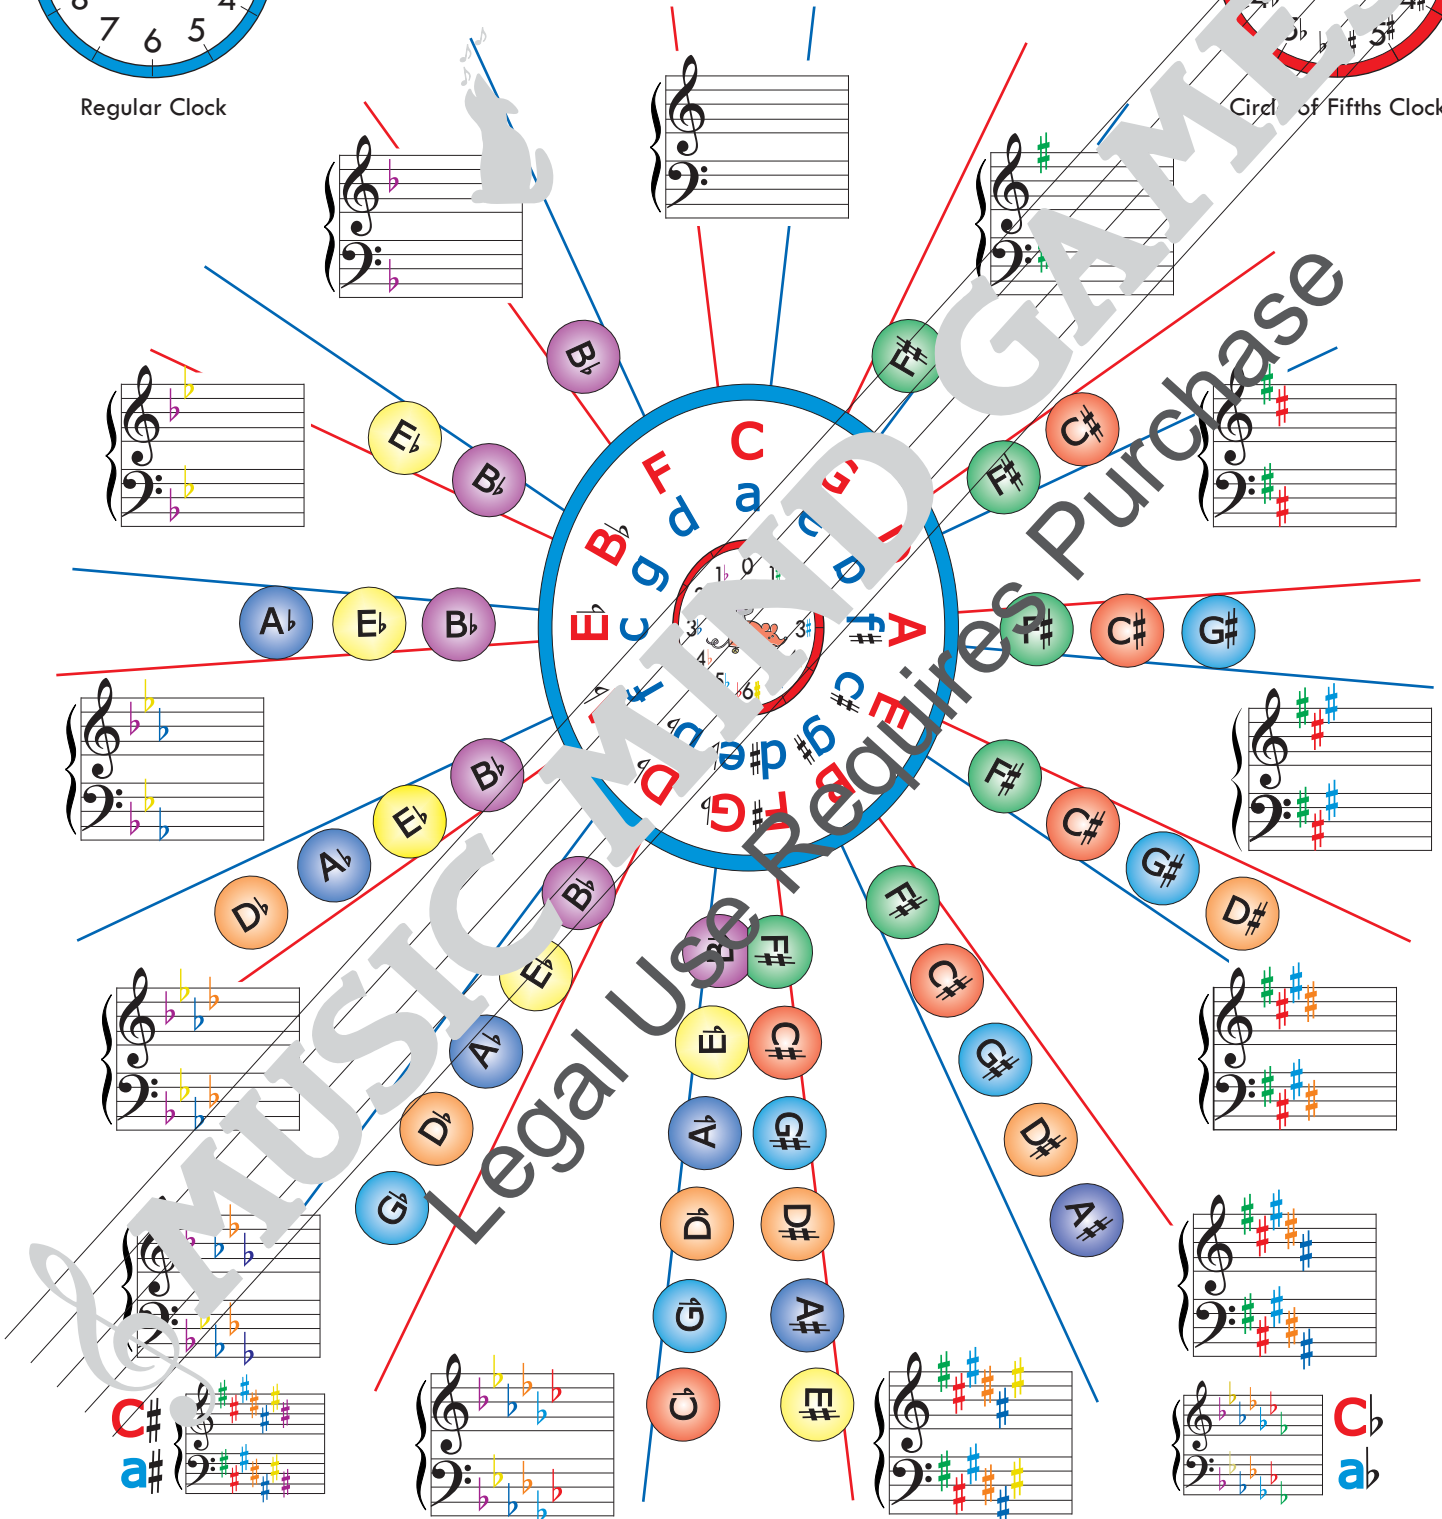

# Circle of Fifths & Key Signatures

by Michiko Yurko

Relative major and minor keys share the same key signature

Major keys are shown in red and minor keys in blue

The colored bubbles show the sharps or flats for each key signature  
Read the sharps and flats outward from the center of the chart

Regular Clock

Circle of Fifths Clock

scale tones in rainbow colors