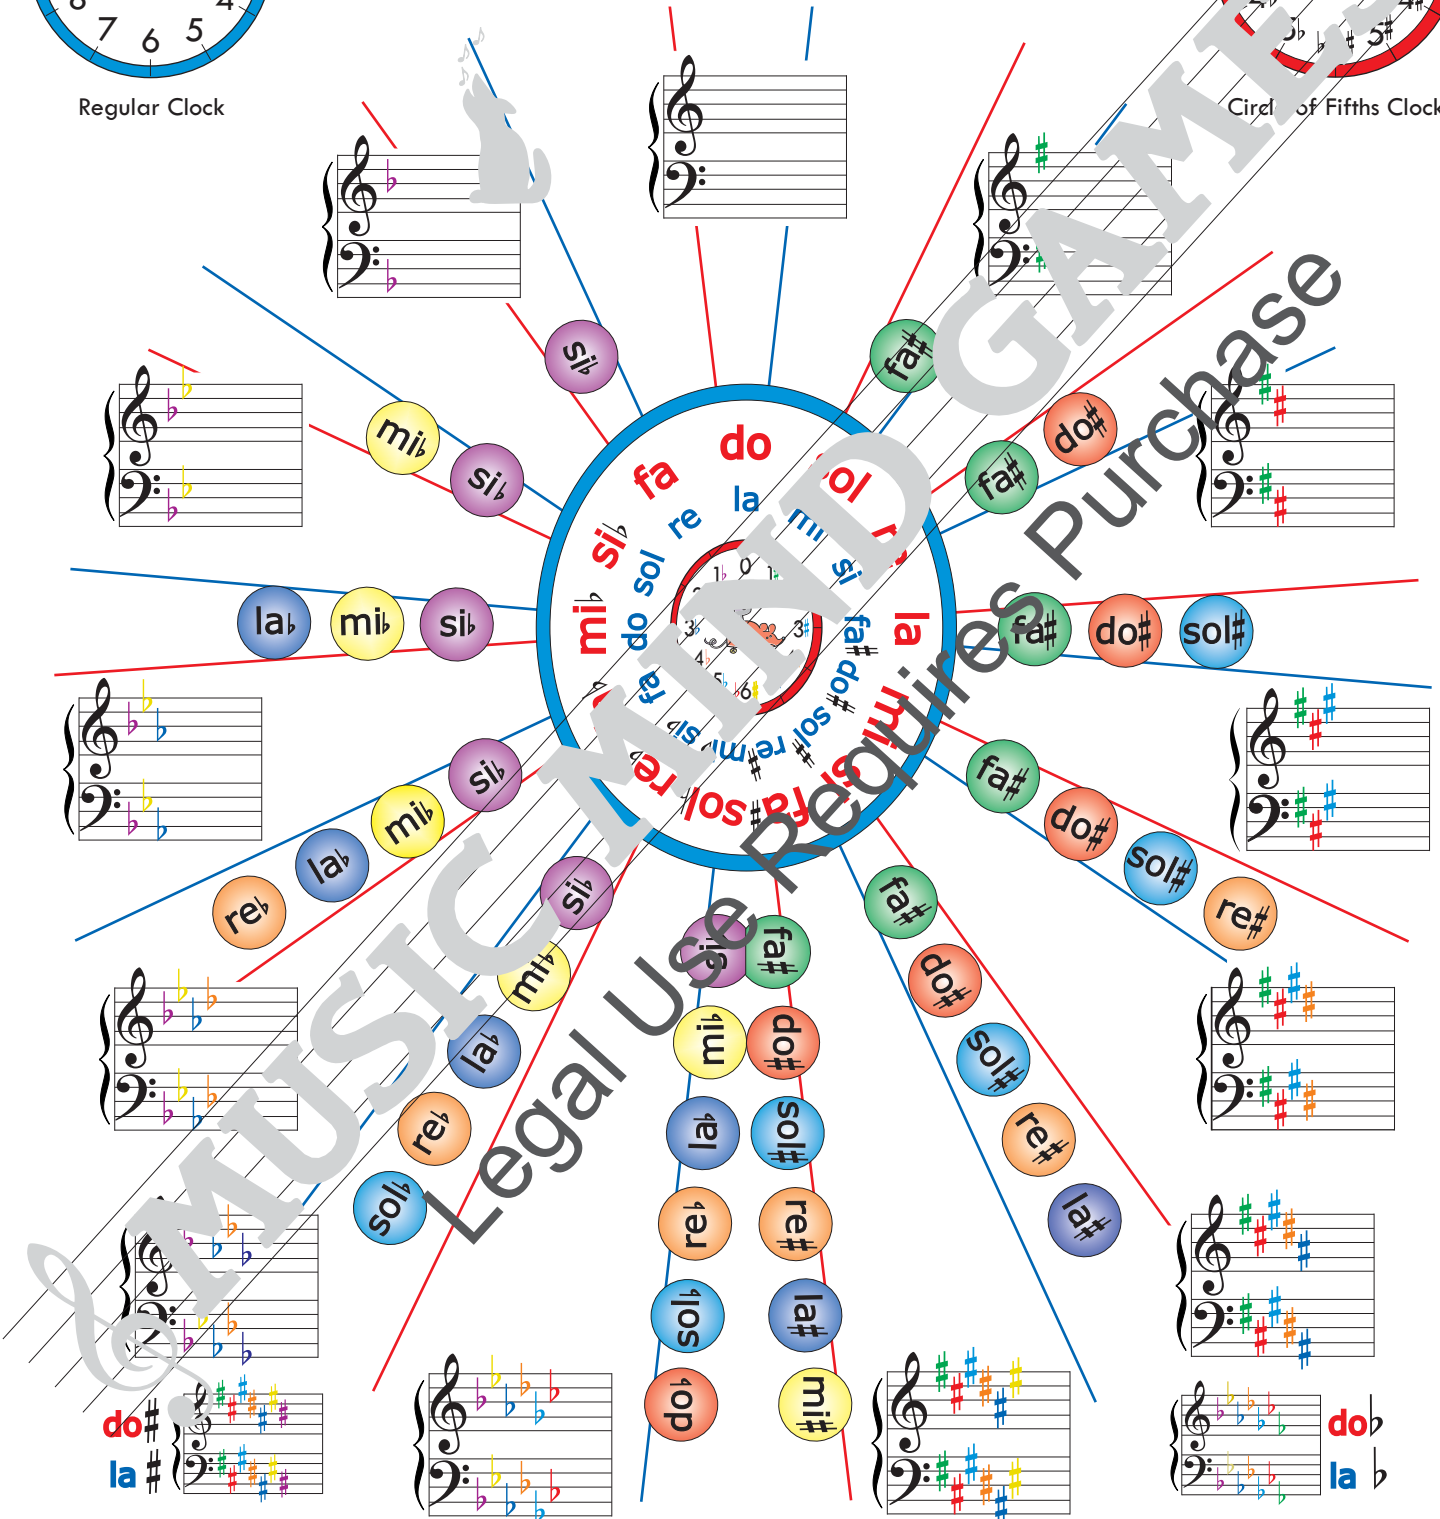

# Circle of Fifths & Key Signatures

by Michiko Yurko

Relative major and minor keys share the same key signature

Major keys are shown in red and minor keys in blue

The colored bubbles show the sharps or flats for each key signature  
Read the sharps and flats outward from the center of the chart

Regular Clock

Circle of Fifths Clock

scale tones in rainbow colors