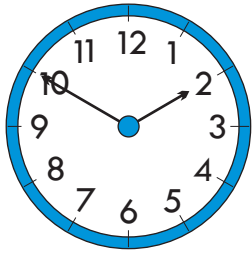

# Circle of Fifths & Key Signatures

by Michiko Yurko

Relative major and minor keys share the same key signature

Major keys are shown in red and minor keys in blue

The colored bubbles show the sharps or flats for each key signature  
Read the sharps and flats outward from the center of the chart

Regular Clock

Circle of Fifths Clock

scale tones in rainbow colors