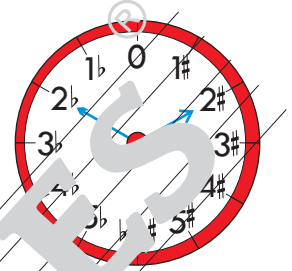

# Circle of Fifths & Key Signatures

by Michiko Yurko

Relative major and minor keys share the same key signature

Major keys are shown in red and minor keys in blue

The colored bubbles show the sharps or flats for each key signature  
Read the sharps and flats outward from the center of the chart

Regular Clock

Circle of Fifths Clock

scale tones in rainbow colors